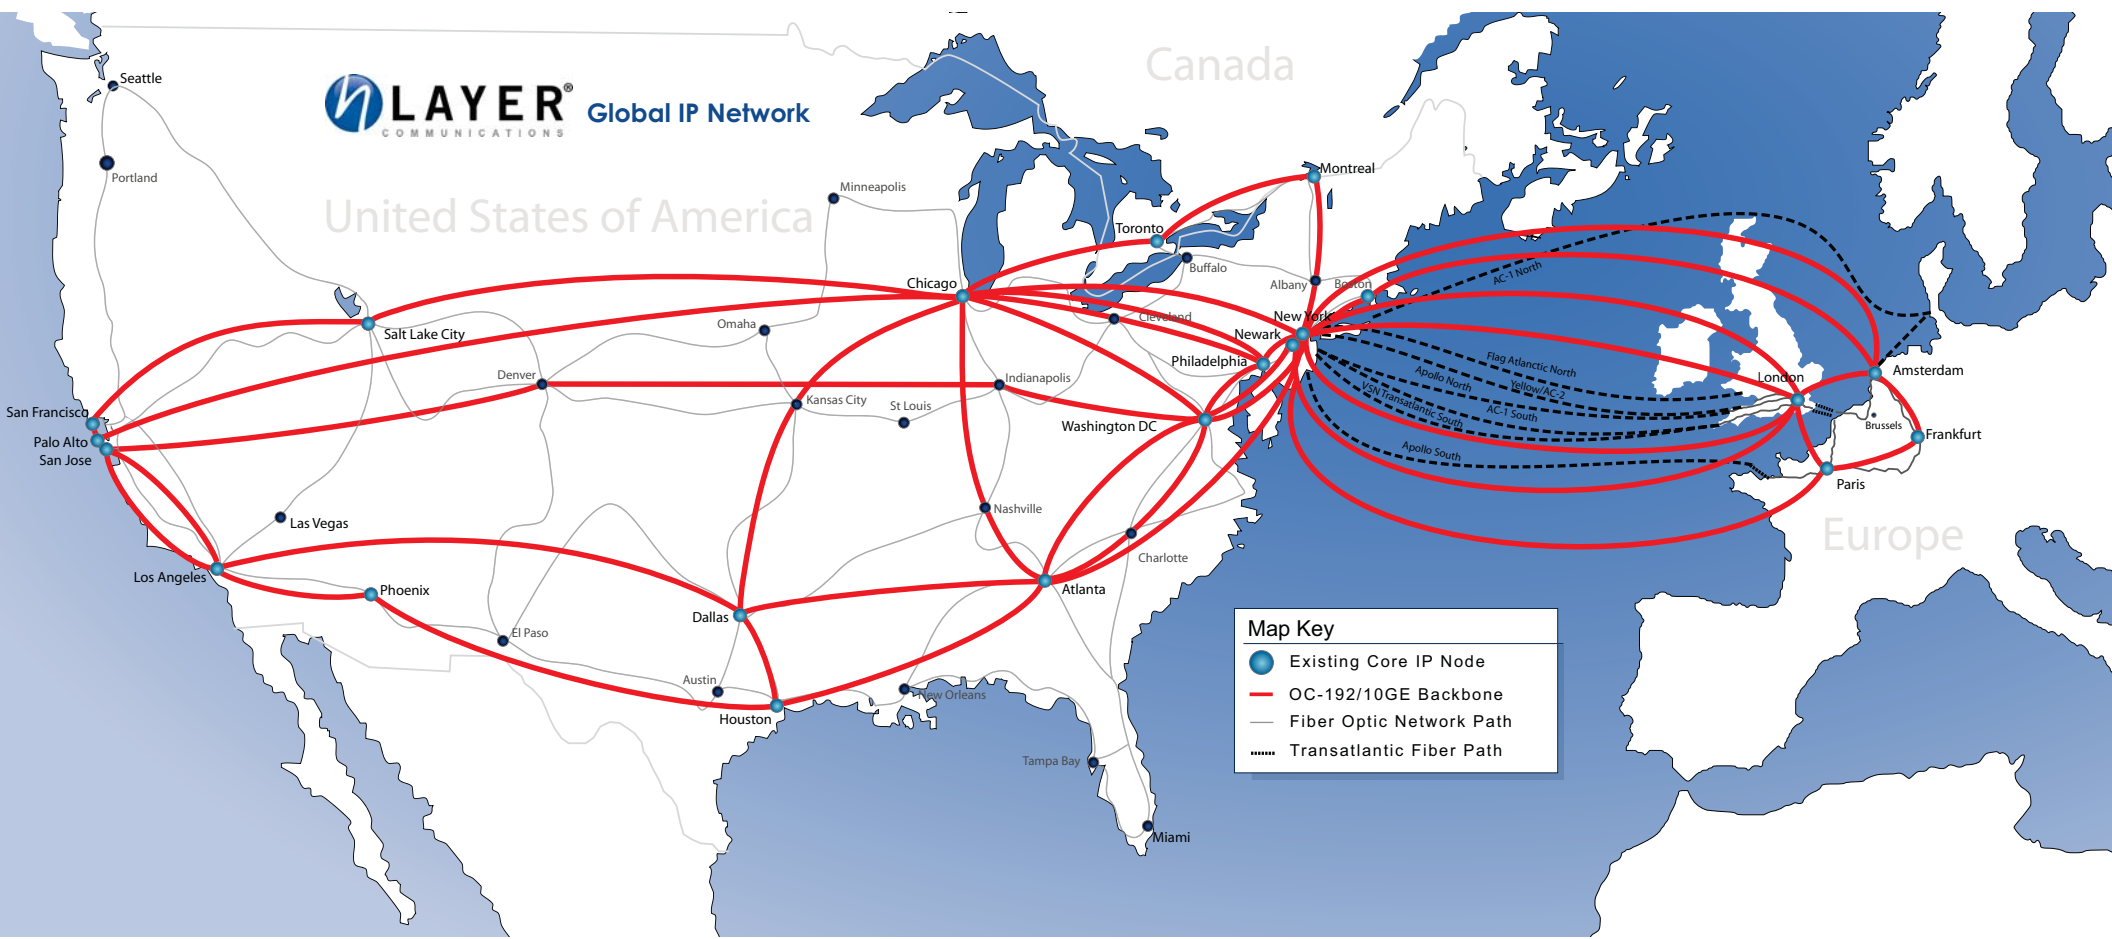

United States of America

Canada

Europe

Map Key

- Existing Core IP Node
- OC-192/10GE Backbone
- Fiber Optic Network Path
- - - Transatlantic Fiber Path